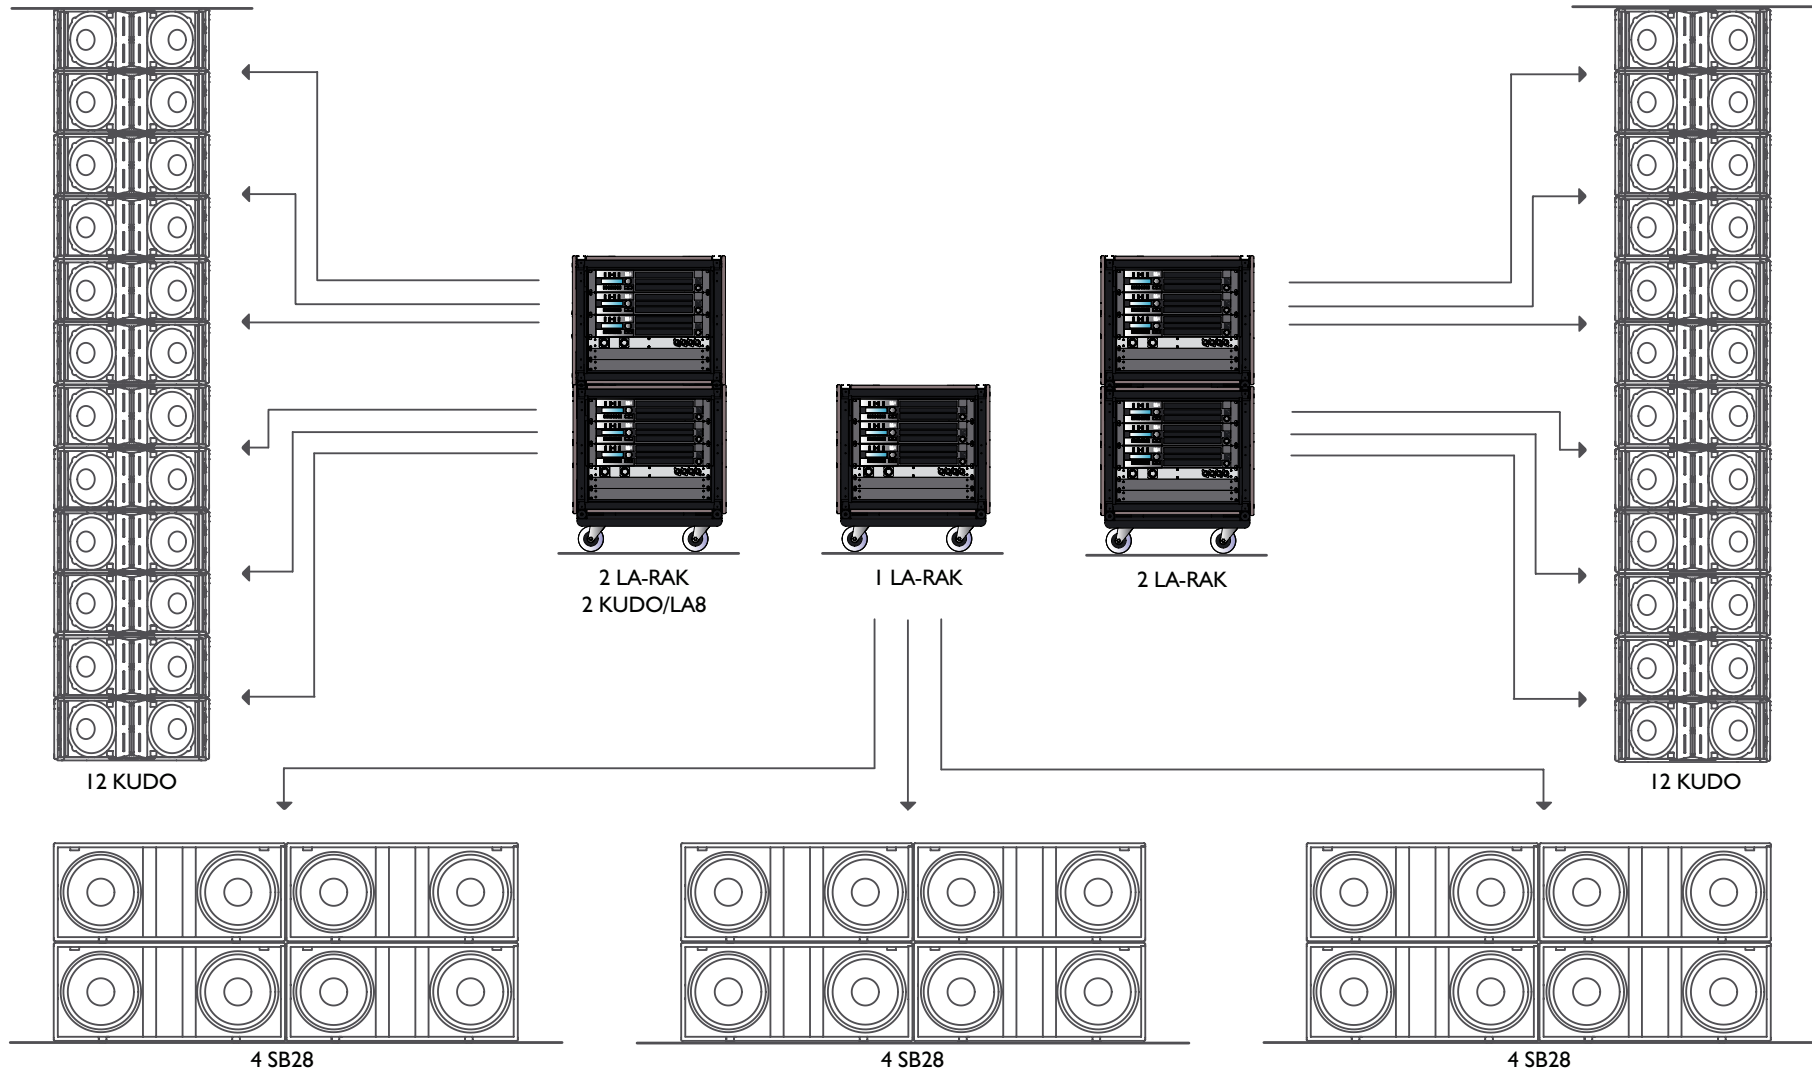

12 KUDO FOH SYSTEM

	Project	12 KUDO Foh System
	Client	Dosc Network
	Type	System Layout

18 KUDO FOH SYSTEM - CARDIO SUBS

Project	18 KUDO Foh Sytem - Cardio Subs
Client	Dosc Network
Type	System Layout

54 KUDO FOH SYSTEM

	Project	54 KUDO Foh Sytem
	Client	Dosc Network
	Type	System Layout

24 KUDO FOH SYSTEM

	Project	24 KUDO Foh System
	Client	Dosc Network
	Type	System Layout