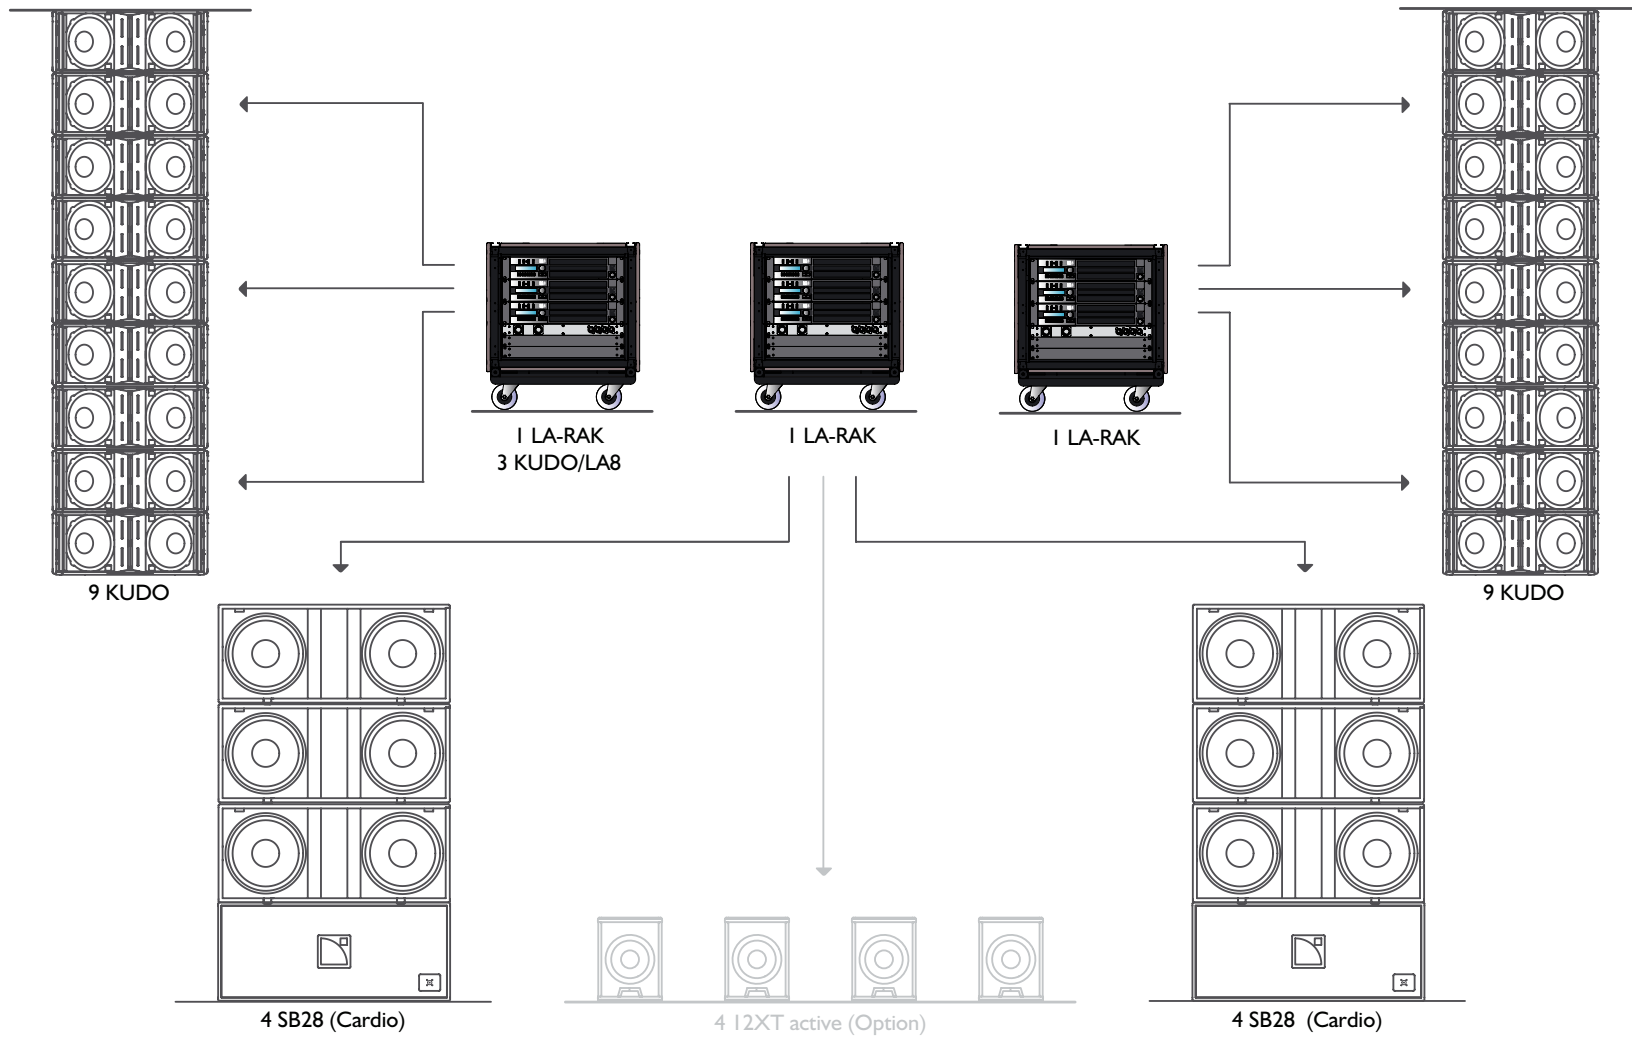

12 KUDO FOH SYSTEM

	Project	12 KUDO Foh System
	Client	Dosc Network
	Type	System Layout

18 KUDO FOH SYSTEM - CARDIO SUBS

Project	18 KUDO Foh Sytem - Cardio Subs
Client	Dosc Network
Type	System Layout

54 KUDO FOH SYSTEM

	Project	54 KUDO Foh Sytem
	Client	Dosc Network
	Type	System Layout

24 KUDO FOH SYSTEM

	Project	24 KUDO Foh System
	Client	Dosc Network
	Type	System Layout