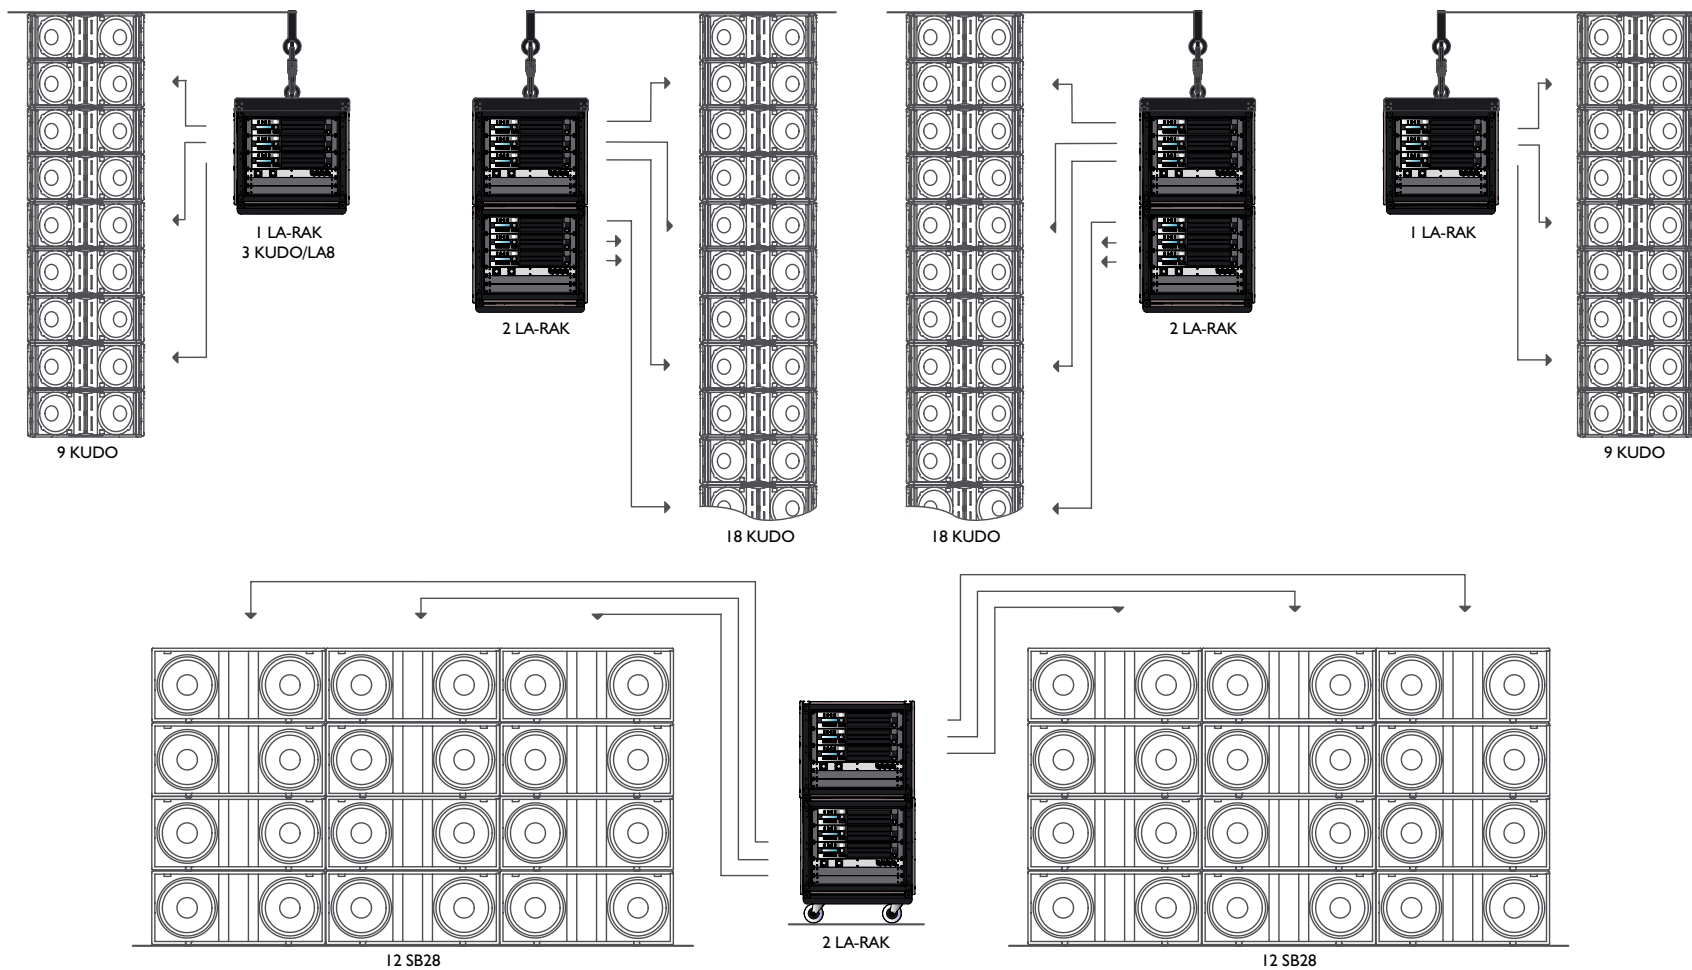

12 KUDO FOH SYSTEM

	Project	12 KUDO Foh System
	Client	Dosc Network
	Type	System Layout

18 KUDO FOH SYSTEM - CARDIO SUBS

Project	18 KUDO Foh Sytem - Cardio Subs
Client	Dosc Network
Type	System Layout

54 KUDO FOH SYSTEM

	Project	54 KUDO Foh Sytem
	Client	Dosc Network
	Type	System Layout

24 KUDO FOH SYSTEM

	Project	24 KUDO Foh System
	Client	Dosc Network
	Type	System Layout