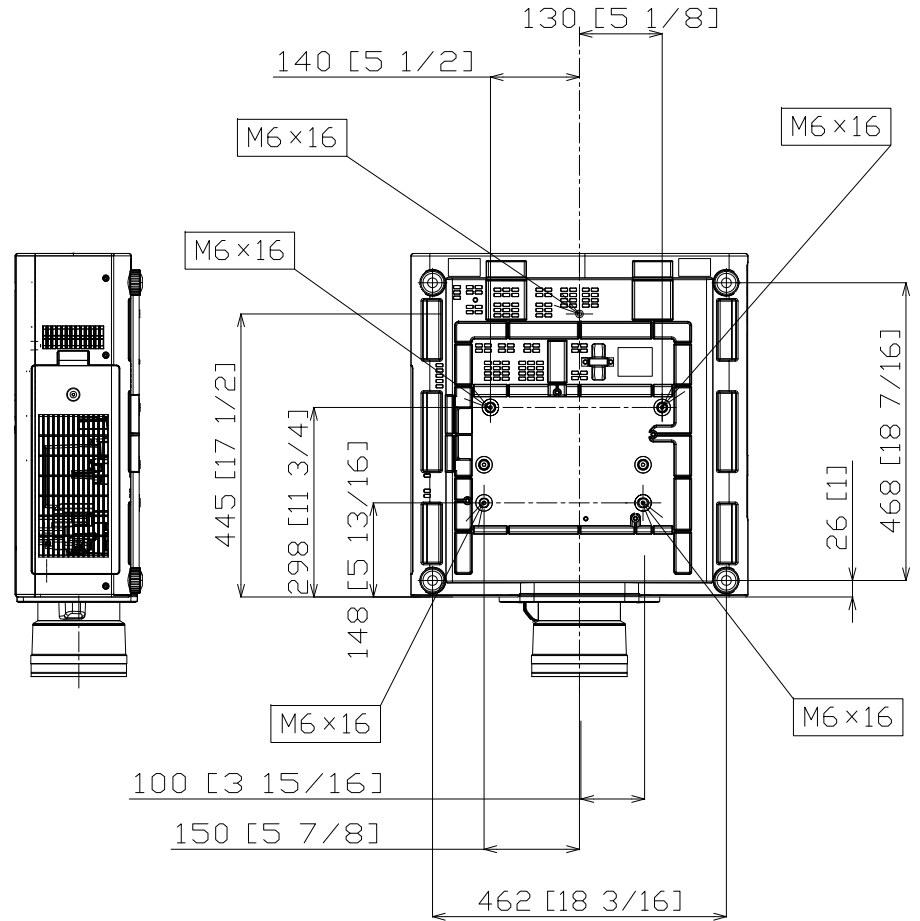

Panasonic Projector

PT-DZ13K/DS12K/DW11K/DZ10K

*This is terminal of DZ13K/DS12K.

mm [inches]