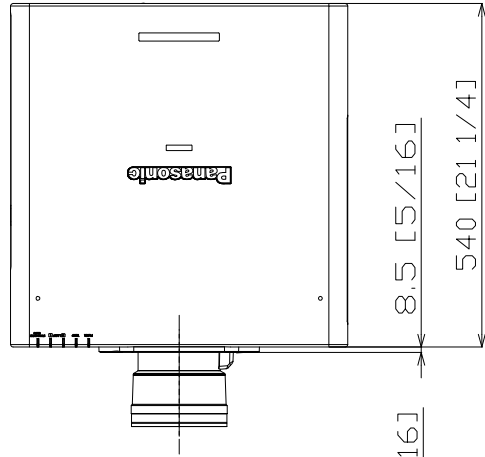

Panasonic Projector

PT-DZ13K/DS12K/DW11K/DZ10K

*This is terminal of DZ13K/DS12K.

mm [inches]