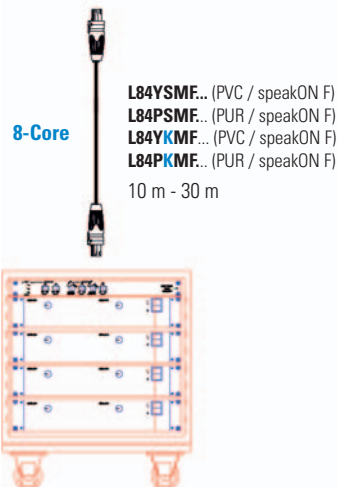

| Order Code | | Length | Cable Jacket | Cond. Cross Section |
|------------|--|--------|--------------|-------------------------|
| L44YSMF050 | | 5 m | PVC | 4 x 4,0 mm ² |
| L44YSMF100 | | 10 m | PVC | 4 x 4,0 mm ² |
| L44YSMF150 | | 15 m | PVC | 4 x 4,0 mm ² |
| L44YSMF200 | | 20 m | PVC | 4 x 4,0 mm ² |
| L44PSMF050 | | 5 m | PUR | 4 x 4,0 mm ² |
| L44PSMF100 | | 10 m | PUR | 4 x 4,0 mm ² |
| L44PSMF150 | | 15 m | PUR | 4 x 4,0 mm ² |
| L44PSMF200 | | 20 m | PUR | 4 x 4,0 mm ² |

| Order Code | | Length | Design | Cable Jacket | Cond. Cross Section |
|------------|--|--------|--------------------------|--------------|-------------------------|
| L84YSMF100 | | 10 m | Standard | PVC | 8 x 4,0 mm ² |
| L84YSMF150 | | 15 m | Standard | PVC | 8 x 4,0 mm ² |
| L84YSMF200 | | 20 m | Standard | PVC | 8 x 4,0 mm ² |
| L84YSMF250 | | 25 m | Standard | PVC | 8 x 4,0 mm ² |
| L84YSMF300 | | 30 m | Standard | PVC | 8 x 4,0 mm ² |
| L84PSMF100 | | 10 m | Standard | PUR | 8 x 4,0 mm ² |
| L84PSMF150 | | 15 m | Standard | PUR | 8 x 4,0 mm ² |
| L84PSMF200 | | 20 m | Standard | PUR | 8 x 4,0 mm ² |
| L84PSMF250 | | 25 m | Standard | PUR | 8 x 4,0 mm ² |
| L84PSMF300 | | 30 m | Standard | PUR | 8 x 4,0 mm ² |
| L84YKMF100 | | 10 m | Heavy Duty - IP65 | PVC | 8 x 4,0 mm ² |
| L84YKMF150 | | 15 m | Heavy Duty - IP65 | PVC | 8 x 4,0 mm ² |
| L84YKMF200 | | 20 m | Heavy Duty - IP65 | PVC | 8 x 4,0 mm ² |
| L84YKMF250 | | 25 m | Heavy Duty - IP65 | PVC | 8 x 4,0 mm ² |
| L84YKMF300 | | 30 m | Heavy Duty - IP65 | PVC | 8 x 4,0 mm ² |
| L84PKMF100 | | 10 m | Heavy Duty - IP65 | PUR | 8 x 4,0 mm ² |
| L84PKMF150 | | 15 m | Heavy Duty - IP65 | PUR | 8 x 4,0 mm ² |
| L84PKMF200 | | 20 m | Heavy Duty - IP65 | PUR | 8 x 4,0 mm ² |
| L84PKMF250 | | 25 m | Heavy Duty - IP65 | PUR | 8 x 4,0 mm ² |
| L84PKMF300 | | 30 m | Heavy Duty - IP65 | PUR | 8 x 4,0 mm ² |