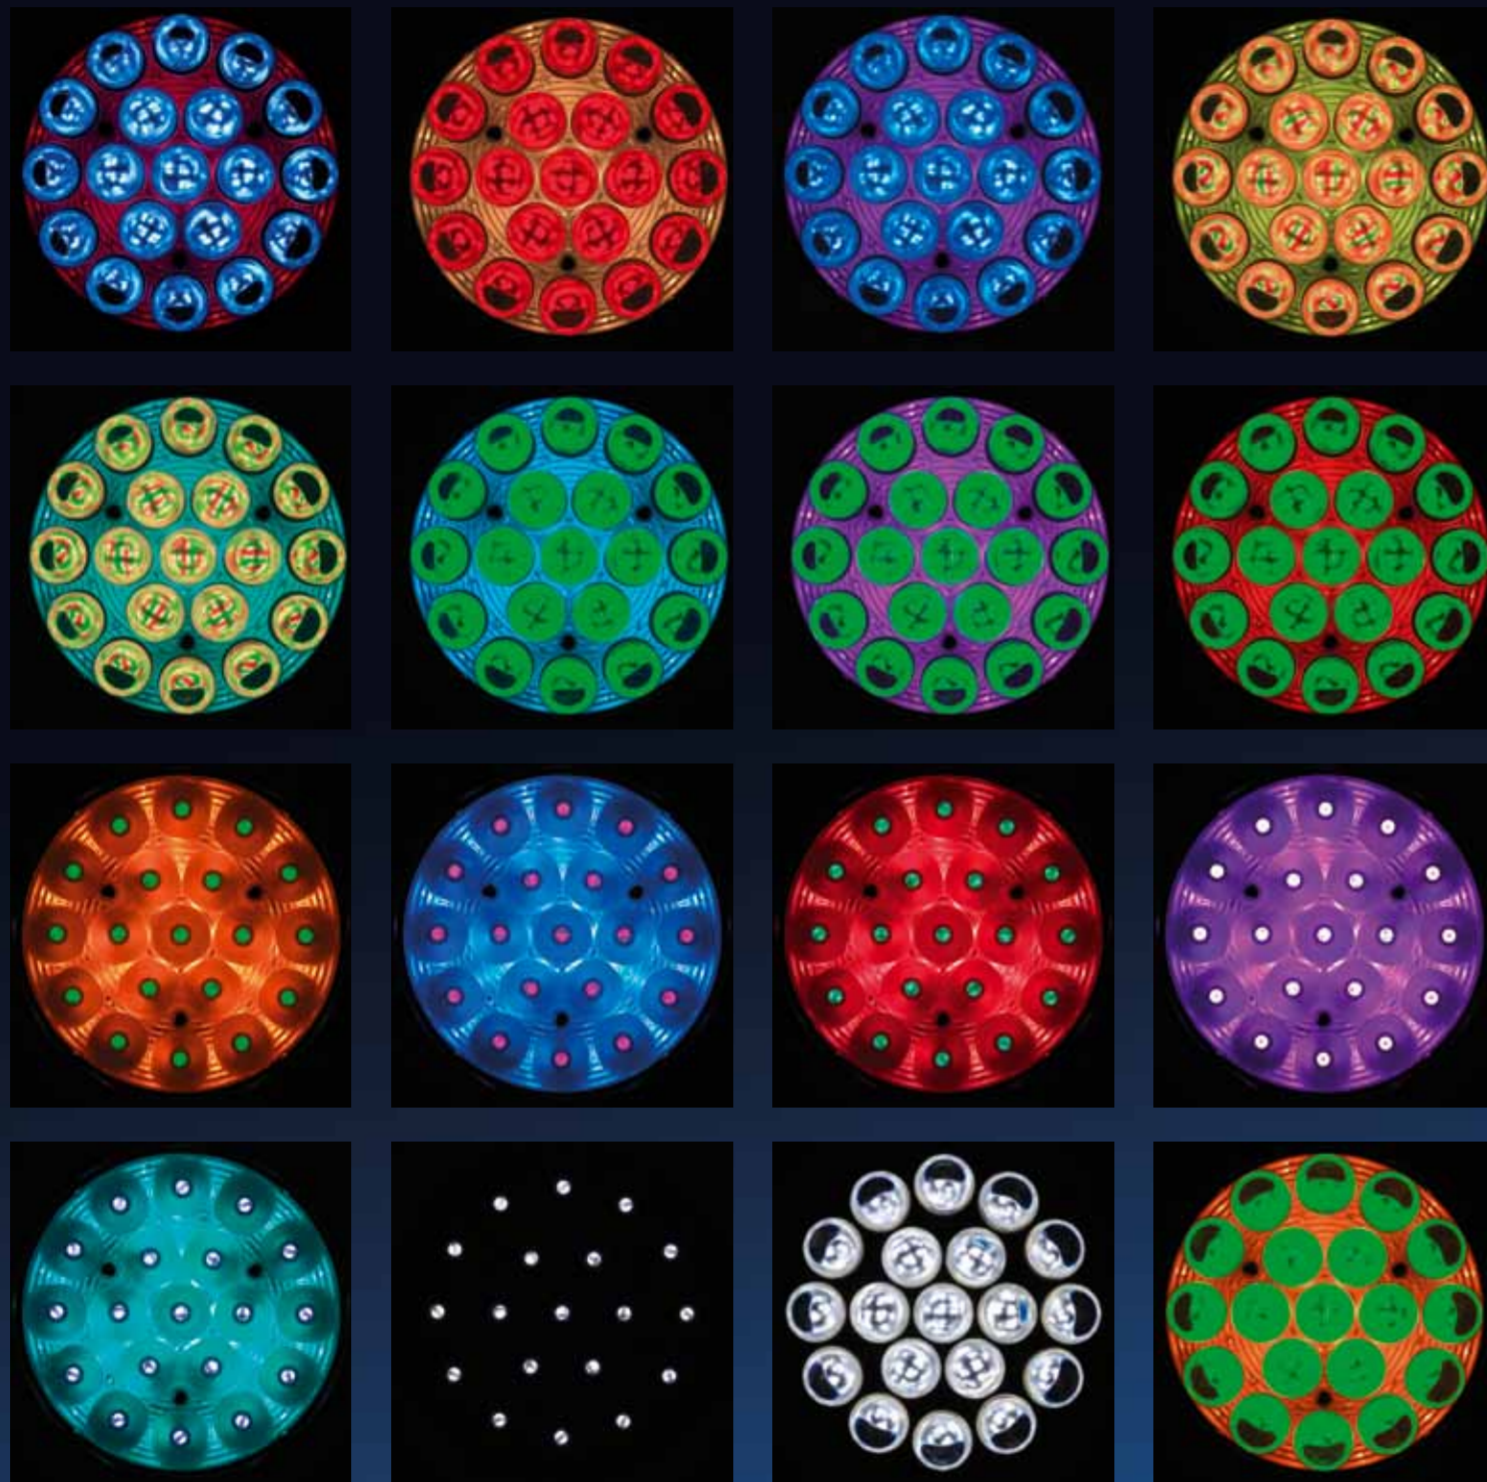

With or without candy

The MAC Aura is full of personality. Use the fixture as a powerful single-lens wash or employ a separate set of individually controllable multicolor LEDs for radical to subtle eye-candy looks. Mix, match, and create never-before-seen effects that take the unnatural LED look out of LED lighting. For the ultimate in easy-to-produce visuals, use the Aura's built-in FX engine to create extraordinary effects fast.

The result is both impressive and expressive!